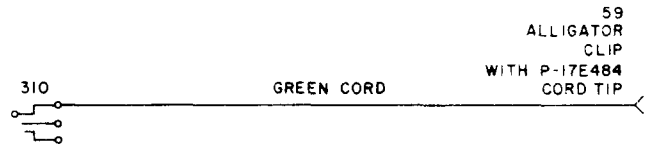

TESTING CORD ASSEMBLIES

ONE-CONDUCTOR CORDS

1W1A TO 1W17A

DESCRIPTION

<p><b>1W1A</b></p> <p>One M1N cord, 100 feet long, equipped with one 310 plug.</p> <p>Res 0.006 <math>\Omega</math>/ft</p>  <p>The individual code of the cord includes one 62 cord tip.</p>	<p><b>1W4A</b> (Replaces the 1W10A cord.)</p> <p>One W1P cord, 12 feet long, equipped with one 1C plug.</p> <p>Res 0.16 <math>\Omega</math>/ft</p>  <p>The individual code of the cord includes one KS-6780 connecting clip with one 108 cord tip (rubber insulator).</p>
<p><b>1W2A</b></p> <p>One M1P cord, 30 feet long, equipped with one 263A plug.</p> <p>Res 0.006 <math>\Omega</math>/ft</p>  <p>The individual code of the cord includes one 79 cord tip.</p>	<p><b>1W5A</b></p> <p>One W1B cord, 10 feet long, equipped with one 310 plug with red shell.</p> <p>Res 0.04 <math>\Omega</math>/ft</p> <p><b>1W5B</b></p> <p>One W1B cord, 10 feet long, equipped with one 310 plug with gray shell.</p> <p>Res 0.04 <math>\Omega</math>/ft</p>
<p><b>1W3A</b></p> <p>One S1C cord, 6 feet long, equipped with one 347C plug.</p>  <p>The individual code of the cord includes one 131 cord tip.</p>	 <p>The individual code of the cord includes one KS-6780 connecting clip with one 108 cord tip (rubber insulator).</p>

One W1W cord, 12 feet long, equipped with one 310 plug.

Res 0.04 Ω/ft

The individual code of the cord includes one 59 cord tip with one P-17E484 cord tip (vinyl insulator).

1W8A

One W1H cord, 10 feet long, equipped with one 347D plug and one 360A tool.

Res 0.006 Ω/ft

1W9A

One W1C cord, 20 feet long, equipped with one 1C plug and one 360A tool.

Res. 0.04 Ω/ft

1W10A

MFR MISC

(Replaced by the 1W4A cord.)

1W11A

One W1W cord, 12 feet long, equipped with one 310 plug.

Res 0.04 Ω/ft

The individual code of the cord includes one 59 cord tip with one P-17E484 cord tip (vinyl insulator).

1W12A

One 815 cord, 12 feet long, equipped with one 1C plug and one 262 tool.