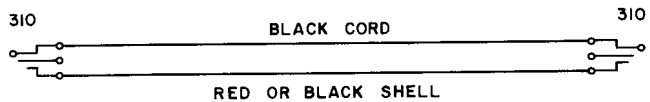

**2P9B**

One P2J cord, 6 feet long, equipped with two 310 plugs with red shells.

Res 0.02  $\Omega$ /ft

**2P9C**

One P2J cord, 6 feet long, equipped with two 310 plugs with black shells.

Res 0.02  $\Omega$ /ft