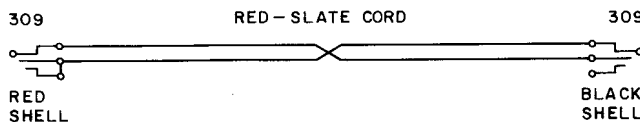

**2P5A—MFR DISC.**

No replacement.

**2P6A**

One P2AH cord, 10 feet long, equipped with one 309 plug and one 310 plug.

**2P7A**

One P2G cord, 10 feet long, equipped with one 309 plug with a red shell and one 309 plug with a black shell.