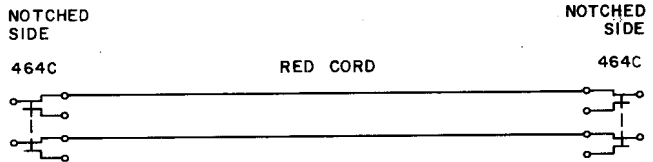

(Replaces the 2P19A cord.)

One P2AK cord, 8 feet long, equipped with two 347D plugs.

Res 0.006  $\Omega$ /ft

**2P21A**

(Replaces the 2P17A cord.)

One P2EL cord, 8 feet long, equipped with two 464C plugs.

**2P22A**