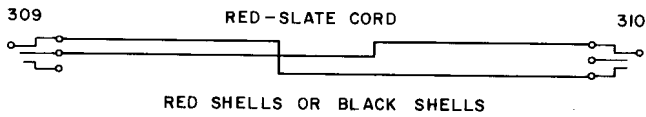

2P10A

One P2P cord, 10 feet long, equipped with one 309 plug with a red shell and one 310 plug with a red shell.

2P10B

One P2P cord, 10 feet long, equipped with one 309 plug with a black shell and one 310 plug with a black shell.