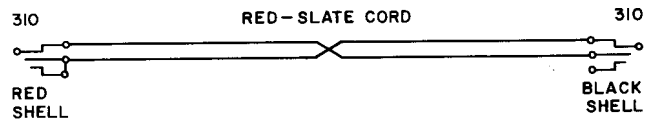

2P8A

One P2H cord, 10 feet long, equipped with one 310 plug with a red shell and one 310 plug with a black shell.