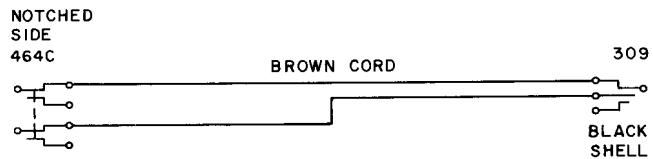

2P22A

(Replaces the 2P18A cord.)

One P2EM cord, 8 feet long, equipped with one 464C plug and one 309 plug with a black shell.