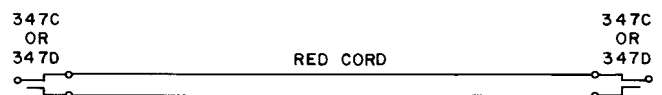

**2P2B—MFR DISC.**

(Replaced by the 2P1D cord.)

**2P3A**

One P2A cord, 3 feet long, equipped with two 347D plugs.

**2P3B**

One P2A cord, 6 feet long, equipped with two 347D plugs.

**NOTICE**

Not for use or disclosure outside the  
Bell System except under written agreement

**SECTION 032-312-102**

**2P4A**

One P2B cord, 3 feet long, equipped with two 310 plugs.

**2P4B**

One P2B cord, 4 feet long, equipped with two 310 plugs.

**2P4C**

One P2B cord, 6 feet long, equipped with two 310 plugs.