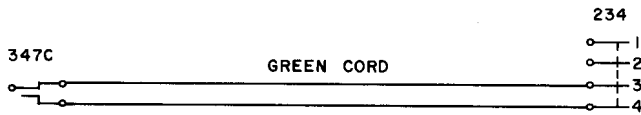

**2P10A**

One P2P cord, 10 feet long, equipped with one 309 plug with a red shell and one 310 plug with a red shell.

**2P10B**

One P2P cord, 10 feet long, equipped with one 309 plug with a black shell and one 310 plug with a black shell.

**2P11A**

One P2R cord, 19 feet 6 inches long, equipped with one 234 plug and one 347C plug.

**2P12A**

One P2T cord, 6 feet long, equipped with one 241A plug and one 347C plug.

**2P13A**

One P2AA cord, 3 feet long, equipped with two 241A plugs.