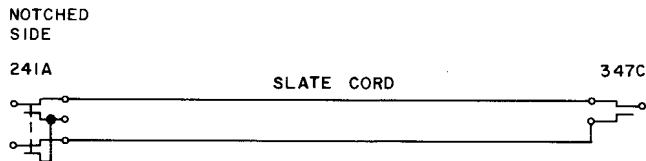

**2P10A**

One P2P cord, 10 feet long, equipped with one 309 plug with a red shell and one 310 plug with a red shell.

**2P10B**

One P2P cord, 10 feet long, equipped with one 309 plug with a black shell and one 310 plug with a black shell.

**2P11A**

One P2R cord, 19 feet 6 inches long, equipped with one 234 plug and one 347C plug.

**2P12A**

One P2T cord, 6 feet long, equipped with one 241A plug and one 347C plug.

**2P13A**

One P2AA cord, 3 feet long, equipped with two 241A plugs.