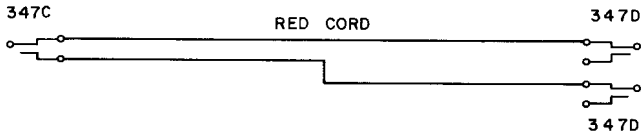

2P24A—MFR DISC.

No replacement.

2P25A

One P2AR cord, 4 feet long, equipped with one 347C plug and two 347D plugs.