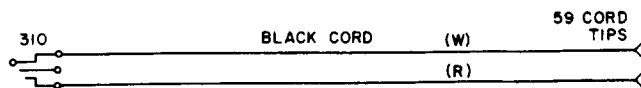

1 241A plug

The individual code of the cord includes two 131 cord tips.

2W15A

1 W2BP cord, 2 feet 6 inches long, equipped with:

1 241A plug

2W15B

1 W2BP cord, 6 feet long, equipped with:

1 241A plug

The individual code of the cord includes two 35 cord tips.

2W16A

1 W2T cord, 9 feet long, equipped with:

1 310 plug

The individual code of the cord includes two 59 cord tips.

2W17A

1 W2W cord, 6 feet long, equipped with: