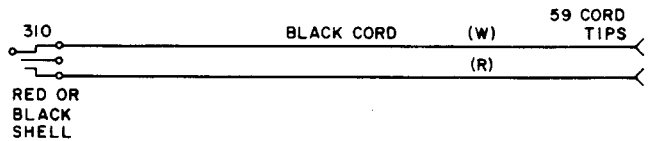

TESTING CORD ASSEMBLIES
2-CONDUCTOR CORDS
2W1A TO 2W28A
DESCRIPTION

| | |
|---|--|
| <p>2W1A "Mfr Disc."</p> | <p>2W5A 1 S2B slate cord, 6 feet long, equipped with: 1 310 plug</p> |
| <p>◆ 2W2A ◆ "Mfr Disc."</p> | |
| <p>2W3A 1 P2AA cord, 3 feet long, equipped with: 1 241A plug</p> <p>NOTCHED SIDE 241A</p>  <p>The individual code of the cord includes two 120 cord tips which finish one end to fit a 241A plug.</p> | <p>2W5B 1 S2B red cord, 10 feet long, equipped with: 1 310 plug</p>  <p>The individual code of the cord includes two 131 cord tips.</p> |
| <p>2W4A 1 R2CF cord, 6 feet long, equipped with: 1 310 plug Res. 0.16 Ω/ft</p>  <p>The individual code of the cord includes two 130 cord tips.</p> | <p>2W6A 1 W2C cord, 10 feet long, equipped with: 1 310 plug</p>  <p>The individual code of the cord includes two 59 cord tips.</p> |

2W9A

1 W2J cord, 9 feet 6 inches long, equipped with:
1 310 plug

The individual code of the cord includes two 29 cord tips.

2W10A

“Mfr Disc.”
(replaced by the 2W27A cord)

2W11A

1 W2L cord, 5 feet long, equipped with:
1 309 plug

The individual code of the cord includes two 35 cord tips.

2W12A

1 W2M cord, 9 feet long, equipped with:
1 310 plug with red shell
Res. 0.02 Ω/ft

2W12B

1 W2M cord, 9 feet long, equipped with:
1 310 plug and black shell
Res. 0.02 Ω/ft