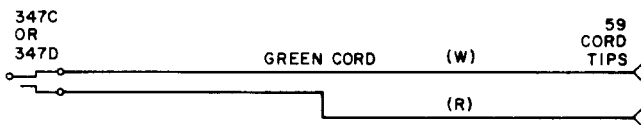

TESTING CORD ASSEMBLIES
2-CONDUCTOR CORDS
2W1A TO 2W28A
DESCRIPTION

| | |
|---|--|
| <p>2W1A "Mfr Disc."</p> | <p>2W5A 1 S2B slate cord, 6 feet long, equipped with: 1 310 plug</p> |
| <p>◆ 2W2A ◆ "Mfr Disc."</p> | |
| <p>2W3A 1 P2AA cord, 3 feet long, equipped with: 1 241A plug</p> <p>NOTCHED SIDE 241A</p>  <p>The individual code of the cord includes two 120 cord tips which finish one end to fit a 241A plug.</p> | <p>2W5B 1 S2B red cord, 10 feet long, equipped with: 1 310 plug</p>  <p>The individual code of the cord includes two 131 cord tips.</p> |
| <p>2W4A 1 R2CF cord, 6 feet long, equipped with: 1 310 plug Res. 0.16 Ω/ft</p>  <p>The individual code of the cord includes two 130 cord tips.</p> | <p>2W6A 1 W2C cord, 10 feet long, equipped with: 1 310 plug</p>  <p>The individual code of the cord includes two 59 cord tips.</p> |

◆2W7A◆

1 W2F cord, 9 feet 6 inches long, equipped with:
1 347C plug

◆2W7B◆

1 W2F cord, 12 feet long, equipped with:
1 347C plug

◆2W8A◆

1 W2F cord, 9 feet 6 inches long, equipped with:
1 347D plug

The individual code of the cord includes two 59 cord tips.

2W9A

1 W2J cord, 9 feet 6 inches long, equipped with:
1 310 plug

The individual code of the cord includes two 29 cord tips.

2W10A

“Mfr Disc.”
(replaced by the 2W27A cord)

2W11A

1 W2L cord, 5 feet long, equipped with:
1 309 plug

The individual code of the cord includes two 35 cord tips.

2W12A

1 W2M cord, 9 feet long, equipped with:
1 310 plug with red shell
Res. 0.02 Ω/ft

2W12B

1 W2M cord, 9 feet long, equipped with:
1 310 plug and black shell
Res. 0.02 Ω/ft