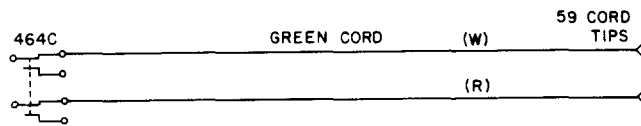

The individual code of the cord includes two 59 cord tips.