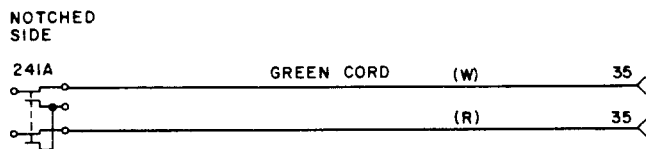

1 241A plug

The individual code of the cord includes two 131 cord tips.

2W15A

1 W2BP cord, 2 feet 6 inches long, equipped with:

1 241A plug

2W15B

1 W2BP cord, 6 feet long, equipped with:

1 241A plug

The individual code of the cord includes two 35 cord tips.

2W16A

1 W2T cord, 9 feet long, equipped with:

1 310 plug

The individual code of the cord includes two 59 cord tips.

2W17A

1 W2W cord, 6 feet long, equipped with: