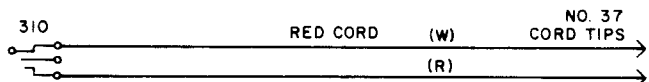

The individual code of the cord includes two 37 cord tips.