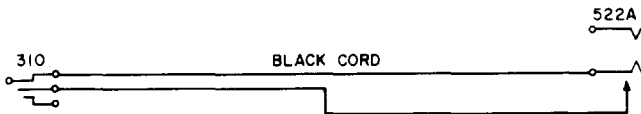

◆2W24A◆

1 W2GG cord, 9 feet 6 inches long, equipped with:
1 464C plug