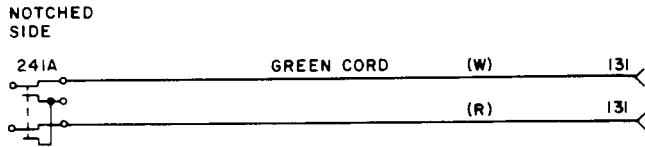

TESTING CORD ASSEMBLIES
2-CONDUCTOR CORDS
2W1A TO 2W28A
DESCRIPTION

| | |
|---|--|
| <p>2W1A "Mfr Disc."</p> | <p>2W5A 1 S2B slate cord, 6 feet long, equipped with: 1 310 plug</p> |
| <p>◆ 2W2A ◆ "Mfr Disc."</p> | |
| <p>2W3A 1 P2AA cord, 3 feet long, equipped with: 1 241A plug</p> <p>NOTCHED SIDE 241A</p>  <p>The individual code of the cord includes two 120 cord tips which finish one end to fit a 241A plug.</p> | <p>2W5B 1 S2B red cord, 10 feet long, equipped with: 1 310 plug</p>  <p>The individual code of the cord includes two 131 cord tips.</p> |
| <p>2W4A 1 R2CF cord, 6 feet long, equipped with: 1 310 plug Res. 0.16 Ω/ft</p>  <p>The individual code of the cord includes two 130 cord tips.</p> | <p>2W6A 1 W2C cord, 10 feet long, equipped with: 1 310 plug</p>  <p>The individual code of the cord includes two 59 cord tips.</p> |

The individual code of the cord includes two 35 cord tips.

2W12A

1 W2M cord, 9 feet long, equipped with:
1 310 plug with red shell
Res. 0.02 Ω/ft

2W12B

1 W2M cord, 9 feet long, equipped with:
1 310 plug and black shell
Res. 0.02 Ω/ft

The individual code of the cord includes two 59 cord tips.

2W13A

1 W2R cord, 6 feet long, equipped with:
1 310 plug
Res. 0.02 Ω/ft

The individual code of the cord includes two 37 cord tips.

2W14A

A&M Only

1 W2S cord, 2 feet 6 inches long, equipped with:

1 241A plug

The individual code of the cord includes two 131 cord tips.

2W15A

1 W2BP cord, 2 feet 6 inches long, equipped with:

1 241A plug

2W15B

1 W2BP cord, 6 feet long, equipped with:

1 241A plug