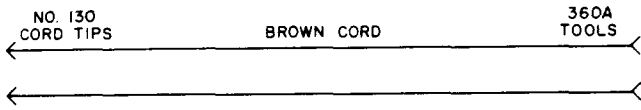

2W21A

1 W2AB cord, 6 feet long, equipped with:
2 360A tools
Res. 0.16 Ω /ft

The individual code of the cord includes two 130 cord tips.

2W22A

1 W2AS cord, 8 feet long, equipped with:
1 310 plug
1 522A key
Res. 0.16 Ω /ft