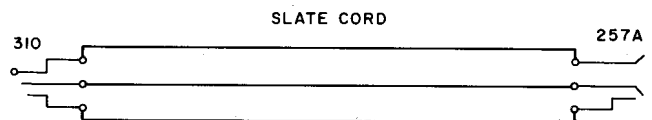

3P10A

One P3E cord, 6 feet long, equipped with one 310 plug and one 257A plug.

3P11A—MFR DISC.

No replacement.

3P12A

One P3F slate cord, 4 feet long, equipped with one 309 plug and one 310 plug.

3P12B

One P3F red cord, 4 feet long, equipped with one 309 plug and one 310 plug.