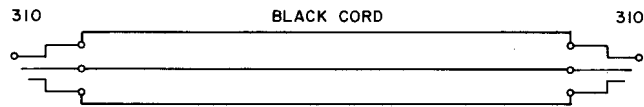

3P15B

One P3K cord, 12 feet long, equipped with two 310 plugs.