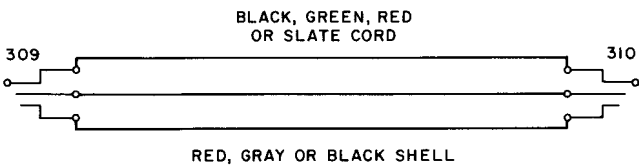

SECTION 032-313-102

3P12C

One P3F green cord, 4 feet long, equipped with one 309 plug and one 310 plug.

3P12D

One P3F black cord, 4 feet long, equipped with one 309 plug and one 310 plug.

3P12E—(Replaces the 3P25A cord)

One P3F slate cord, 6 feet long, equipped with one 309 plug and one 310 plug.

3P12F

One P3F slate cord, 6 feet long, equipped with one 309 plug with a gray shell and one 310 plug with a gray shell.

3P12G

One P3F slate cord, 6 feet long, equipped with one 309 plug with a black shell and one 310 plug with a black shell.

3P12H

One P3F slate cord, 8 feet long, equipped with one 309 plug and one 310 plug.

3P12J

One P3F slate cord, 2 feet long, equipped with one 309 plug and one 310 plug.