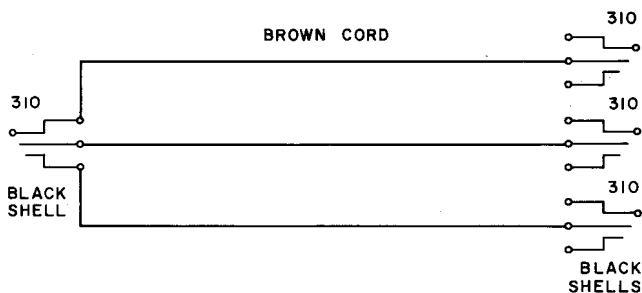

PATCHING CORD ASSEMBLIES

3-CONDUCTOR CORDS

3P1A THROUGH 3P16B

DESCRIPTION

1. GENERAL

1.01 This section lists and illustrates the 3P1A through 3P16B 3-conductor cords.

1.02 This section is reissued to:

- Revise the format
- Rate the 3P9A cord Mfr Disc.

Revision arrows have been used to emphasize the more significant changes. The Equipment Test List is not affected.

1.03 For general information on these cords, refer to Section 032-313-100.

2. DESCRIPTION OF CORDS

3P1A

One P3A cord, 3 feet long, equipped with four 310 plugs with black shells

Res 0.16 Ω/ft