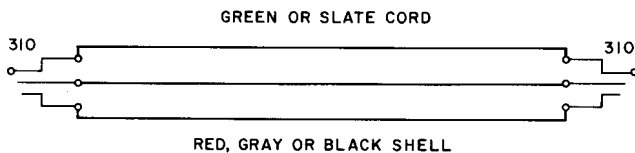

3P6H

One P3E slate cord, 15 feet long, equipped with two 310 plugs.

3P6J

One P3E slate cord, 20 feet long, equipped with two 310 plugs.

3P6K

One P3E slate cord, 25 feet long, equipped with two 310 plugs.

3P7A

One P3E slate cord, 6 feet long, equipped with two 310 plugs.

3P7B

One P3E slate cord, 3 feet long, equipped with two 310 plugs.

3P7C

One P3E green cord, 8 feet long, equipped with two 310 plugs with black shells.

3P7D

One P3E slate cord, 2 feet long, equipped with two 310 plugs with black shells.

3P7E

One P3E slate cord, 4 feet long, equipped with two 310 plugs.