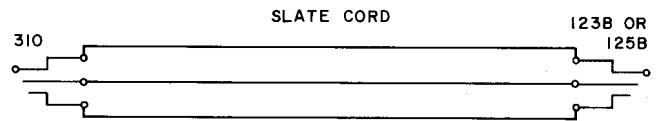

3P8A

One P3E cord, 6 feet long, equipped with one 310 plug, and 123B gauge, and one 121A cord weight.

3P8B

One P3E cord, 6 feet long, equipped with one 310 plug and one 123B gauge.

3P9A—MFR DISC.

No replacement.