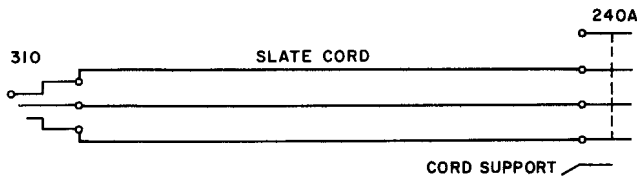

*The E1 lamp must be ordered separately.

NOTICE

Not for use or disclosure outside the
Bell System except under written agreement

SECTION 032-313-102

3P2C

One P3H cord, 10 feet long, equipped with one 310 plug with a black shell and one 240A plug.