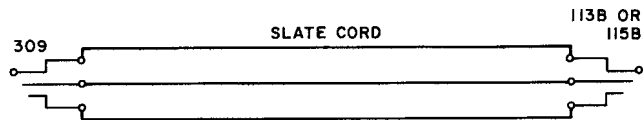

3P5A

One P3D cord, 6 feet long, equipped with one 309 plug and one 115B gauge.

3P6A

One P3E slate cord, 1 foot long, equipped with two 310 plugs.

3P6B—MFR DISC.

Replaced by the 3P7A cord.

3P6C

One P3E slate cord, 6 feet long, equipped with two 310 plugs with gray shells.

3P6D

One P3E slate cord, 6 feet long, equipped with two 310 plugs with black shells.

3P6E

One P3E slate cord, 8 feet long, equipped with two 310 plugs.

3P6F

One P3E slate cord, 10 feet long, equipped with two 310 plugs.

3P6G

One P3E slate cord, 12 feet long, equipped with two 310 plugs.