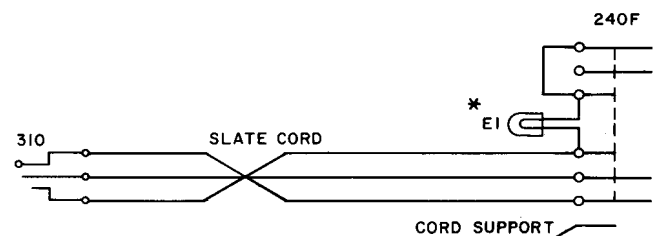

PATCHING CORD ASSEMBLIES

3-CONDUCTOR CORDS

3P1A THROUGH 3P16B

DESCRIPTION

1. GENERAL

1.01 This section lists and illustrates the 3P1A through 3P16B 3-conductor cords.

1.02 This section is reissued to:

- Revise the format
- Rate the 3P9A cord Mfr Disc.

3P1A

One P3A cord, 3 feet long, equipped with four 310 plugs with black shells

Res 0.16 Ω/ft

3P2A

One P3H cord, 10 feet long, equipped with one 310 plug and one 240A plug.

3P2B

One P3H cord, 5 feet long, equipped with one 310 plug and one 240F plug.

*The E1 lamp must be ordered separately.

NOTICE

Not for use or disclosure outside the
Bell System except under written agreement

SECTION 032-313-102

3P2C

One P3H cord, 10 feet long, equipped with one 310 plug with a black shell and one 240A plug.

The 3P2C cord was intended initially for use with test sets and line finder switches, SD-66073-01, SD-90416-01, and SD-65901-01 in 701B and 711B PBX Systems.

3P3A—(Replaces the 3P26A cord)

One P3D cord, 6 feet long, equipped with two 309 plugs.