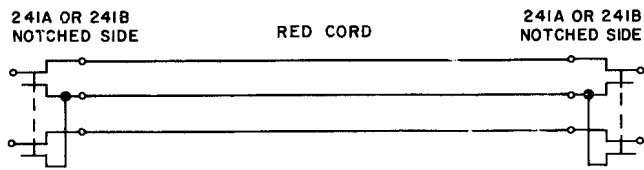

3P14B

One P3J cord, 6 feet long, equipped with two 241B plugs.