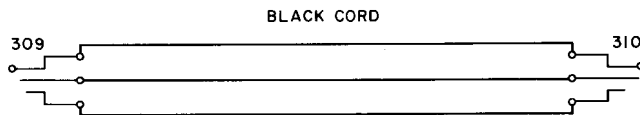

3P16A

One P3L cord, 6 feet long, equipped with one 309 plug and one 310 plug.

Res 0.04 Ω /ft

3P16B

One P3L cord, 12 feet long, equipped with one 309 plug and one 310 plug.

Res 0.04 Ω /ft