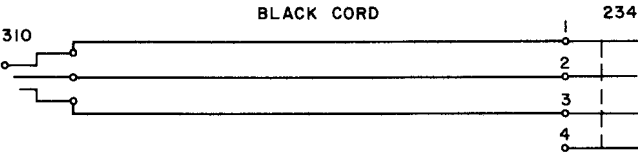

SECTION 032-313-103

3P18B

- 1 P3R cord, 19 feet 6 inches long, equipped with:
  - 1 234 plug
  - 1 310 plug

Res 0.21 Ω /ft

3P19A

- 1 P3S cord, 19 feet 6 inches long, equipped with:
  - 1 234 plug
  - 1 310 plug