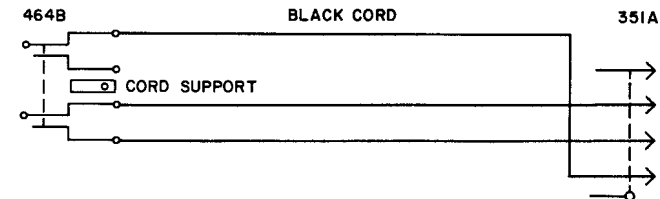

Res 0.18 Ω /ft

3P32A

- 1 P3H cord, 5 feet long, equipped with:
 - 1 240B plug
 - 1 310 plug

3P33A

- 1 P3H cord, 10 feet long, equipped with:
 - 1 240B plug
 - 1 310 plug

Res 0.21 Ω /ft

3P34A

- 1 P3BF cord, 7 feet long, equipped with:
 - 1 351A plug
 - 1 464B plug