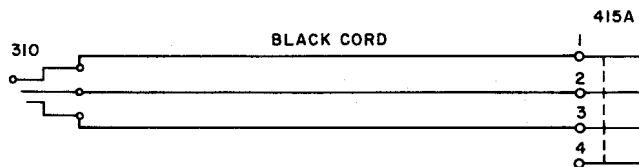

PATCHING CORD ASSEMBLIES

3-CONDUCTOR CORDS

3P38A TO 3P40A

DESCRIPTION

3P38A

One P3AR cord, 10 feet long, equipped with one 7555G Hubbell connector body and one 5264 Hubbell plug cap.

Res. 0.006Ω/ft

→3P39A←

MFR DISC

3P39B

One P3R cord, 19 feet 6 inches long, equipped with one 415A plug and one 310 plug.

3P40A

One P3S cord, 19 feet 6 inches long, equipped with one 415A plug and one 310 plug.