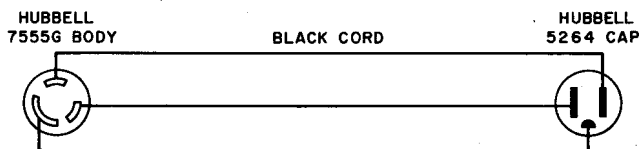

PATCHING CORD ASSEMBLIES

3-CONDUCTOR CORDS

3P38A TO 3P40A

DESCRIPTION

3P38A

One P3AR cord, 10 feet long, equipped with one 7555G Hubbell connector body and one 5264 Hubbell plug cap.

Res. 0.006Ω/ft

→3P39A←

MFR DISC

3P39B

One P3R cord, 19 feet 6 inches long, equipped with one 415A plug and one 310 plug.

3P40A

One P3S cord, 19 feet 6 inches long, equipped with one 415A plug and one 310 plug.