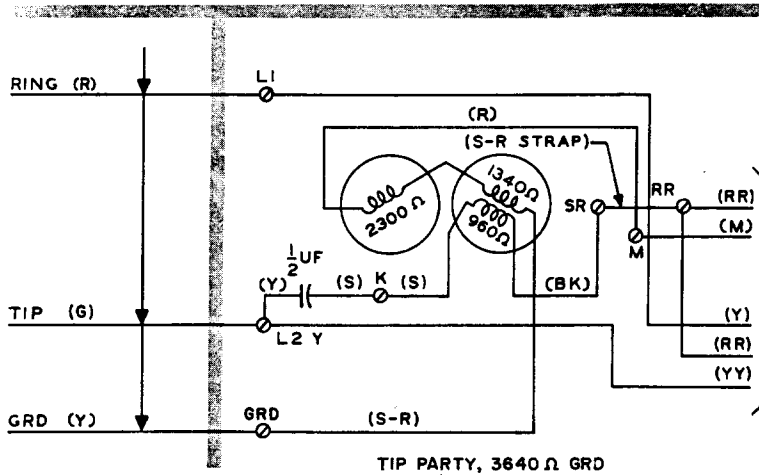

TALKING CIRCUIT

MTG CORD OR
LOCAL WIRING

Fig. 1 — Circuit Diagram for Connection with Hand Telephone Sets without Tip Party Identification

TABLE C—LINE AND RINGER CONNECTIONS

Wire or Lead		Tip Party Ident Ground			
		Normal Connections		Ringer Reversal When Connected to Long Line Equip.	
		1000Ω	3640Ω	1000Ω	3640Ω
Mounting Cord or Local Wiring	GN	GN	GN	GN	GN
	R	R	R	R	R
	BK	BK	BK	BK	BK
	Y	L1	L1	L1	L1
	RR or R	RR	RR	RR	RR
Ringer Leads	YY or G	L2Y	L2Y	L2Y	L2Y
	R	K	M	SR*	GRD
	BK	GRD	SR*	M	K
	S	M	K	GRD	SR*
Line Wire in Set	S-R	SR*	GRD	K	M
	Ring	R	L1	L1	L1
	Tip	G	L2Y	L2Y	L2Y
	Grd	Y	GRD	GRD	GRD

* Strap SR to RR.

Note 1: To silence ringer permanently, connect yellow and slate ringing capacitor leads to K terminal.

Note 2: Use normal connections on tip party identification ground stations. If bell taps on stations connected to long line equipment, use ringer reversal column in Table C to retain tip party ground identification.

Fig. 2—Circuit Diagram for Connection with Hand Telephone Sets with Tip Party Identification