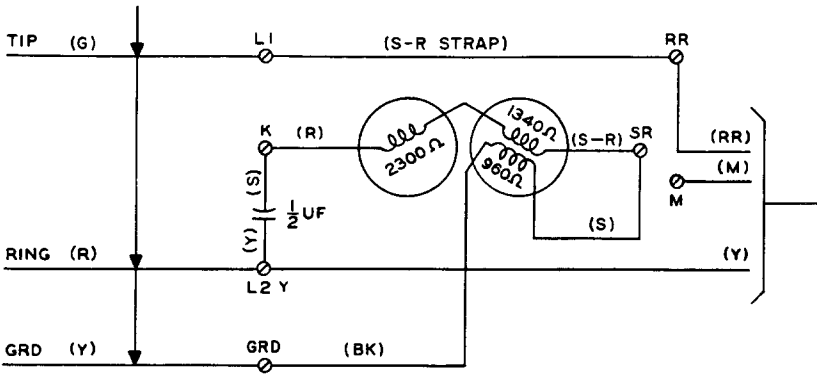

891B

SUBSCRIBER SETS—634CE
COMMON BATTERY — INDUCTION COIL TYPE — CONNECTIONS

INSIDE WIRE
FROM PROTECTOR
OR LINE

RINGING CIRCUIT

INDIVIDUAL OR
BRIDGED STATION

RING PARTY

TIP PARTY WITH NO IDENT GRD

TABLE A—LINE AND RINGER CONNECTIONS

Wire or Lead	Individual or Bridged	Ring Party	Tip Party No Ident Ground
Mounting Cord or Local Wiring	G	G	G
	R	R	R
	BK	BK	BK
	Y	L2Y	L2Y
	RR or R YY or G	Not Required	
Ringer Lead	R	L1	K
	BK	K	GRD
	S	SR	SR
	S-R	SR	SR
Line Wire in Set	Ring	R	L1*
	Tip	G	L2Y
	Grd	Y	—

TALKING CIRCUIT

MTG CORD OR
LOCAL WIRING

Fig. 1 — Circuit Diagram for Connection with Hand Telephone Sets without Tip Party Identification

TABLE C—LINE AND RINGER CONNECTIONS

Wire or Lead		Tip Party Ident Ground			
		Normal Connections		Ringer Reversal When Connected to Long Line Equip.	
		1000Ω	3640Ω	1000Ω	3640Ω
Mounting Cord or Local Wiring	GN	GN	GN	GN	GN
	R	R	R	R	R
	BK	BK	BK	BK	BK
	Y	L1	L1	L1	L1
	RR or R	RR	RR	RR	RR
Ringer Leads	YY or G	L2Y	L2Y	L2Y	L2Y
	R	K	M	SR*	GRD
	BK	GRD	SR*	M	K
	S	M	K	GRD	SR*
Line Wire in Set	S-R	SR*	GRD	K	M
	Ring	R	L1	L1	L1
	Tip	G	L2Y	L2Y	L2Y
	Grd	Y	GRD	GRD	GRD

Fig. 2—Circuit Diagram for Connection with Hand Telephone Sets with Tip Party Identification