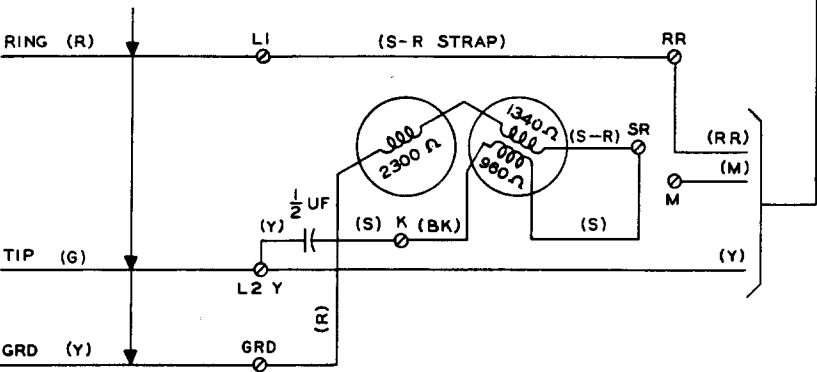

891B

SUBSCRIBER SETS—634CE
COMMON BATTERY — INDUCTION COIL TYPE — CONNECTIONS

INSIDE WIRE
FROM PROTECTOR
OR LINE

RINGING CIRCUIT

INDIVIDUAL OR
BRIDGED STATION

RING PARTY

TIP PARTY WITH NO IDENT GRD

TABLE A—LINE AND RINGER CONNECTIONS

Wire or Lead	Individual or Bridged	Ring Party	Tip Party No Ident Ground
Mounting Cord or Local Wiring	G	G	G
	R	R	R
	BK	BK	BK
	Y	L2Y	L2Y
	RR or R YY or G	Not Required	
Ringer Lead	R	L1	K
	BK	K	GRD
	S	SR	SR
	S-R	SR	SR
Line Wire in Set	Ring	R	L1*
	Tip	G	L2Y
	Grd	Y	—

TALKING CIRCUIT

MTG CORD OR
LOCAL WIRING

Fig. 1 — Circuit Diagram for Connection with Hand Telephone Sets without Tip Party Identification

TABLE C—LINE AND RINGER CONNECTIONS

Wire or Lead		Tip Party Ident Ground			
		Normal Connections		Ringer Reversal When Connected to Long Line Equip.	
		1000Ω	3640Ω	1000Ω	3640Ω
Mounting Cord or Local Wiring	GN	GN	GN	GN	GN
	R	R	R	R	R
	BK	BK	BK	BK	BK
	Y	L1	L1	L1	L1
	RR or R	RR	RR	RR	RR
Ringer Leads	YY or G	L2Y	L2Y	L2Y	L2Y
	R	K	M	SR*	GRD
	BK	GRD	SR*	M	K
	S	M	K	GRD	SR*
Line Wire in Set	S-R	SR*	GRD	K	M
	Ring	R	L1	L1	L1
	Tip	G	L2Y	L2Y	L2Y
	Grd	Y	GRD	GRD	GRD

* Strap SR to RR.

Note 1: To silence ringer permanently, connect yellow and slate ringing capacitor leads to K terminal.

Note 2: Use normal connections on tip party identification ground stations. If bell taps on stations connected to long line equipment, use ringer reversal column in Table C to retain tip party ground identification.