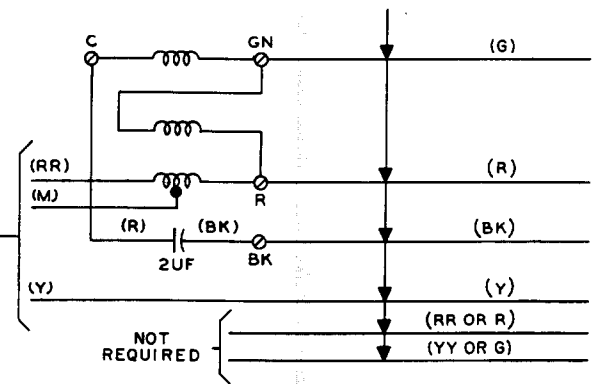

TALKING CIRCUIT

MTG CORD OR
LOCAL WIRING

Fig. 1 — Circuit Diagram for Connection with Hand Telephone Sets without Tip Party Identification

TABLE C—LINE AND RINGER CONNECTIONS

Wire or Lead		Tip Party Ident Ground			
		Normal Connections		Ringer Reversal When Connected to Long Line Equip.	
		1000Ω	3640Ω	1000Ω	3640Ω
Mounting Cord or Local Wiring	GN	GN	GN	GN	GN
	R	R	R	R	R
	BK	BK	BK	BK	BK
	Y	L1	L1	L1	L1
	RR or R	RR	RR	RR	RR
Ringer Leads	YY or G	L2Y	L2Y	L2Y	L2Y
	R	K	M	SR*	GRD
	BK	GRD	SR*	M	K
	S	M	K	GRD	SR*
Line Wire in Set	S-R	SR*	GRD	K	M
	Ring	R	L1	L1	L1
	Tip	G	L2Y	L2Y	L2Y
	Grd	Y	GRD	GRD	GRD

* Strap SR to RR.

Note 1: To silence ringer permanently, connect yellow and slate ringing capacitor leads to K terminal.

Note 2: Use normal connections on tip party identification ground stations. If bell taps on stations connected to long line equipment, use ringer reversal column in Table C to retain tip party ground identification.

Fig. 2—Circuit Diagram for Connection with Hand Telephone Sets with Tip Party Identification