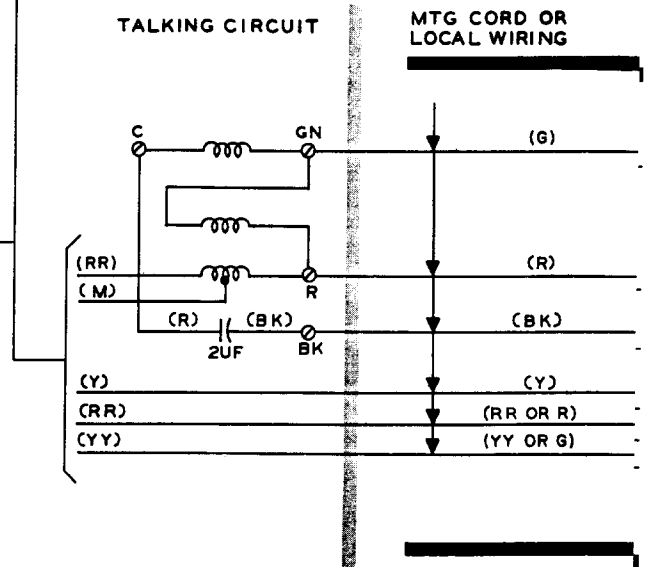

TALKING CIRCUIT

MTG CORD OR
LOCAL WIRING

Fig. 1 — Circuit Diagram for Connection with Hand Telephone Sets without Tip Party Identification

TABLE C—LINE AND RINGER CONNECTIONS

Wire or Lead		Tip Party Ident Ground			
		Normal Connections		Ringer Reversal When Connected to Long Line Equip.	
		1000Ω	3640Ω	1000Ω	3640Ω
Mounting Cord or Local Wiring	GN	GN	GN	GN	GN
	R	R	R	R	R
	BK	BK	BK	BK	BK
	Y	L1	L1	L1	L1
	RR or R	RR	RR	RR	RR
Ringer Leads	YY or G	L2Y	L2Y	L2Y	L2Y
	R	K	M	SR*	GRD
	BK	GRD	SR*	M	K
	S	M	K	GRD	SR*
Line Wire in Set	S-R	SR*	GRD	K	M
	Ring	R	L1	L1	L1
	Tip	G	L2Y	L2Y	L2Y
	Grd	Y	GRD	GRD	GRD

* Strap SR to RR.

Note 1: To silence ringer permanently, connect yellow and slate ringing capacitor leads to K terminal.

Note 2: Use normal connections on tip party identification ground stations. If bell taps on stations connected to long line equipment, use ringer reversal column in Table C to retain tip party ground identification.

Fig. 2—Circuit Diagram for Connection with Hand Telephone Sets with Tip Party Identification