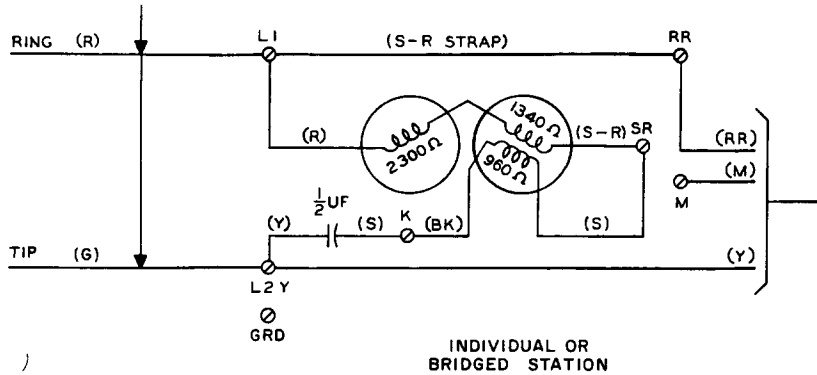

891B

SUBSCRIBER SETS—634CE
COMMON BATTERY — INDUCTION COIL TYPE — CONNECTIONS

INSIDE WIRE
FROM PROTECTOR
OR LINE

RINGING CIRCUIT

INDIVIDUAL OR
BRIDGED STATION

RING PARTY

TIP PARTY WITH NO IDENT GRD

TABLE A—LINE AND RINGER CONNECTIONS

Wire or Lead	Individual or Bridged	Ring Party	Tip Party No Ident Ground
Mounting Cord or Local Wiring	G	G	G
	R	R	R
	BK	BK	BK
	Y	L2Y	L2Y
	RR or R YY or G	Not Required	
Ringer Lead	R	L1	K
	BK	K	GRD
	S	SR	SR
	S-R	SR	SR
Line Wire in Set	Ring	R	L1*
	Tip	G	L2Y
	Grd	Y	—

TALKING CIRCUIT

MTG CORD OR
LOCAL WIRING

Fig. 1 — Circuit Diagram for Connection with Hand Telephone Sets without Tip Party Identification

TABLE C—LINE AND RINGER CONNECTIONS

Wire or Lead		Tip Party Ident Ground			
		Normal Connections		Ringer Reversal When Connected to Long Line Equip.	
		1000Ω	3640Ω	1000Ω	3640Ω
Mounting Cord or Local Wiring	GN	GN	GN	GN	GN
	R	R	R	R	R
	BK	BK	BK	BK	BK
	Y	L1	L1	L1	L1
	RR or R	RR	RR	RR	RR
Ringer Leads	YY or G	L2Y	L2Y	L2Y	L2Y
	R	K	M	SR*	GRD
	BK	GRD	SR*	M	K
	S	M	K	GRD	SR*
Line Wire in Set	S-R	SR*	GRD	K	M
	Ring	R	L1	L1	L1
	Tip	G	L2Y	L2Y	L2Y
	Grd	Y	GRD	GRD	GRD

* Strap SR to RR.

Note 1: To silence ringer permanently, connect yellow and slate ringing capacitor leads to K terminal.

Note 2: Use normal connections on tip party identification ground stations. If bell taps on stations connected to long line equipment, use ringer reversal column in Table C to retain tip party ground identification.