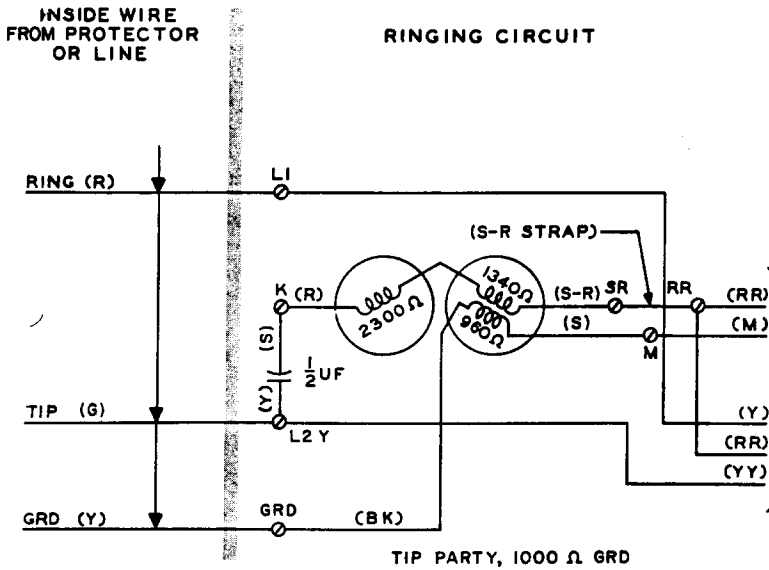

TALKING CIRCUIT

MTG CORD OR
LOCAL WIRING

Fig. 1 — Circuit Diagram for Connection with Hand Telephone Sets without Tip Party Identification

TABLE C—LINE AND RINGER CONNECTIONS

Wire or Lead		Tip Party Ident Ground			
		Normal Connections		Ringer Reversal When Connected to Long Line Equip.	
		1000Ω	3640Ω	1000Ω	3640Ω
Mounting Cord or Local Wiring	GN	GN	GN	GN	GN
	R	R	R	R	R
	BK	BK	BK	BK	BK
	Y	L1	L1	L1	L1
	RR or R	RR	RR	RR	RR
Ringer Leads	YY or G	L2Y	L2Y	L2Y	L2Y
	R	K	M	SR*	GRD
	BK	GRD	SR*	M	K
	S	M	K	GRD	SR*
Line Wire in Set	S-R	SR*	GRD	K	M
	Ring	R	L1	L1	L1
	Tip	G	L2Y	L2Y	L2Y
	Grd	Y	GRD	GRD	GRD

* Strap SR to RR.

Note 1: To silence ringer permanently, connect yellow and slate ringing capacitor leads to K terminal.

Note 2: Use normal connections on tip party identification ground stations. If bell taps on stations connected to long line equipment, use ringer reversal column in Table C to retain tip party ground identification.

Fig. 2—Circuit Diagram for Connection with Hand Telephone Sets with Tip Party Identification