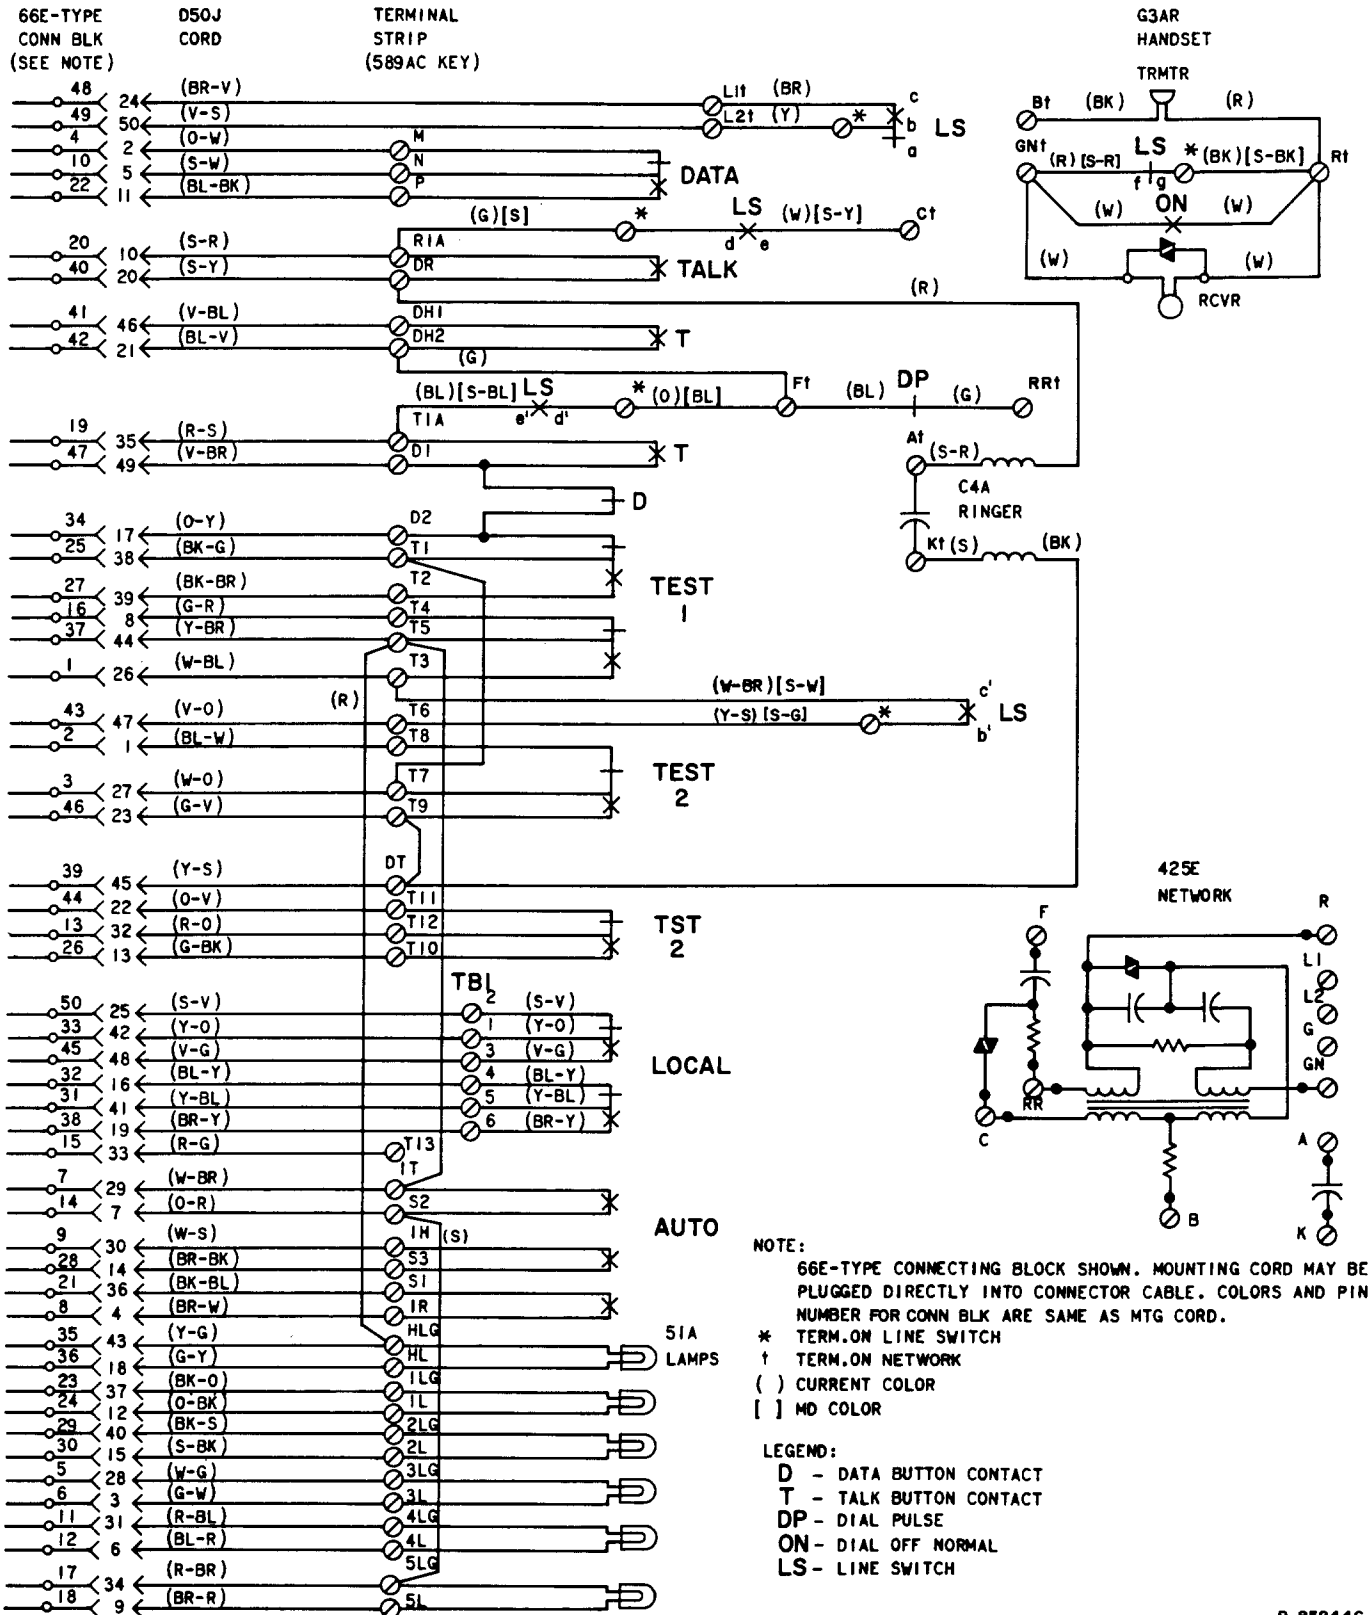

SERVICE
567PB TELEPHONE SETS

1. GENERAL

1.01 This section contains connection information for the 567PB telephone sets. This information was formerly contained in Section 502-534-100 which is hereby canceled.

1.02 The 567PB telephone set is a desk-type, dial illuminated 6-button key telephone set designed for use with various data sets.

SECTION 502-541-429

Fig. 1—567PB Telephone Set, Connections

B-858446