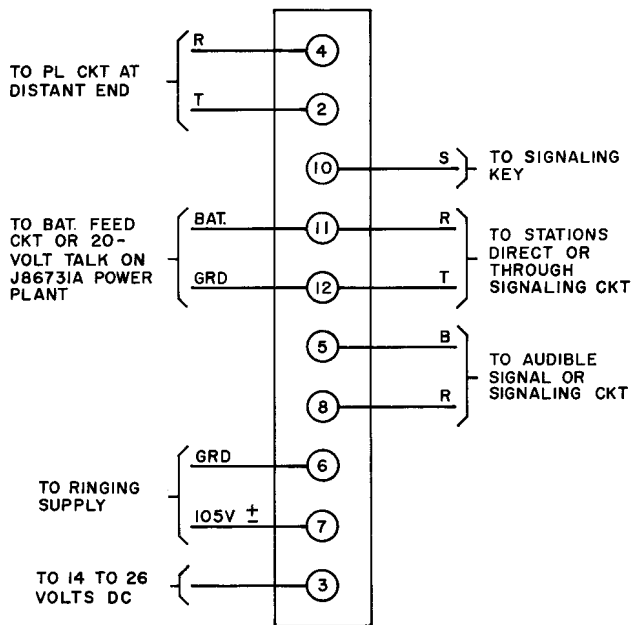

*F.P. Chan w ASG.*

**7A KEY TELEPHONE UNIT**

**PRIVATE LINE CIRCUIT**

**CONNECTIONS**

*7A KTU  
 PRIVATE LINE CIRCUIT*

**1.00 GENERAL**

This private line circuit requires local battery talking. One 7A KTU is used at each end of a private line.

**2.00 CONNECTIONS**

**Fig. 1 - 7A KTU Connections**  
 Ref: CD- and SD-69091-01

**Fig. 2 - 7A KTU Private Line Circuit**